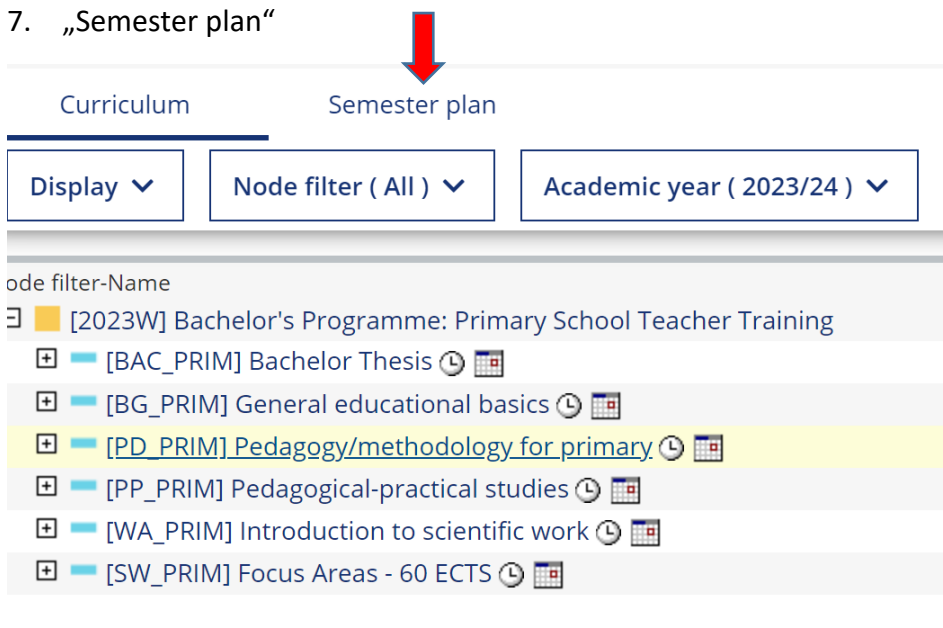

Course search

1. Go to our website: www.ph-vorarlberg.ac.at, click on “PH-Online”

2. “weiter ohne Anmeldung”

3. Switch to English

4. „Degree Programmes“

5. „Bachelor Programme Teacher Training Primary Level“ or „Bachelor Programme Teacher Training Secondary Level

- 6.

7. „Semester plan“

8. Here are the timetables for each semester (odd number are the winter semesters)