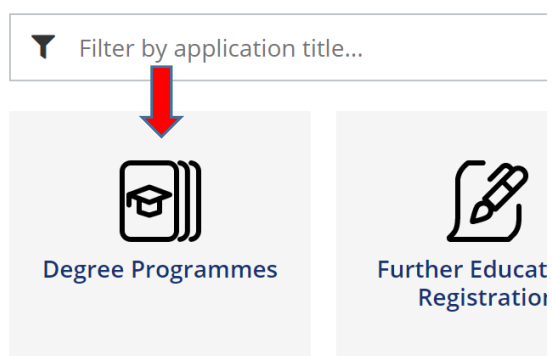

Course search

1. Go to our website: www.ph-vorarlberg.ac.at, click on “PH-Online”

2. “weiter ohne Anmeldung”

3. Switch to English

4. „Degree Programmes“

5. „Bachelor Programme Teacher Training Primary Level“ or „Bachelor Programme Teacher Training Secondary Level