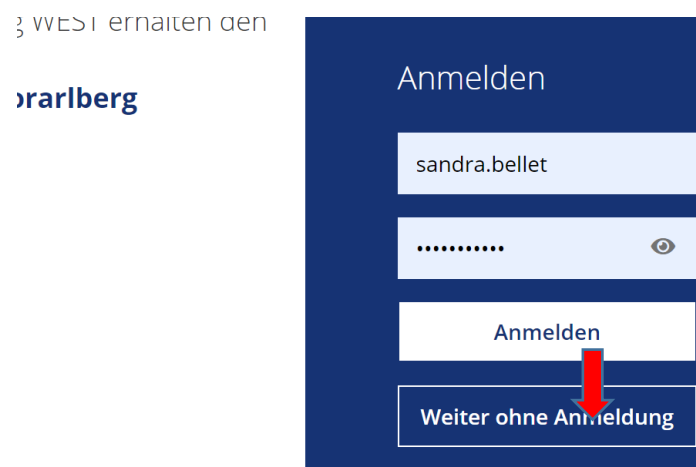

Course search

1. Go to our website: www.ph-vorarlberg.ac.at, click on “PH-Online”

2. “weiter ohne Anmeldung”

3. Switch to English

4. „Degree Programmes“

5. „Bachelor Programme Teacher Training Primary Level“ or „Bachelor Programme Teacher Training Secondary Level